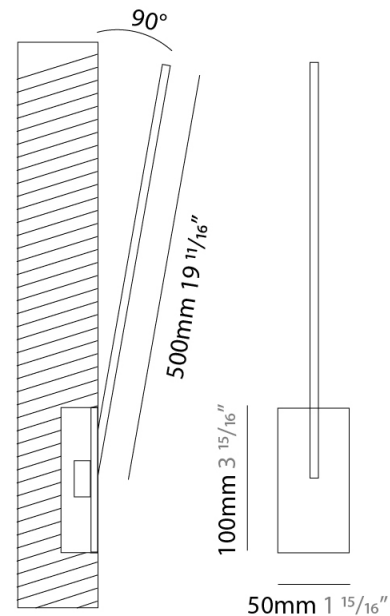

GENERAL

Series: Spillo
 Subseries: Spillo 1 Rod
 Brand: Icone
 Division: Design
 Mounting Type: Recessed
 Mounting Location: Wall
 Subcategory: Ambient

PHYSICAL

Shape: Rectangle
 Width (mm): 50
 Width (in): 1 15/16
 Height (mm): 500
 Height (in): 19 11/16
 Light Distribution: Adjustable
 Fixture Finish: WHI / BLK / CHR / BGD
 Fixture Material: Brass

LED

Color Temperature (°K): 2700 / 3000
 Nominal Lumen (lm): 550
 CRI: >90 CRI
 Lamp Life (hrs): 50000

OPTICAL

Adjustability: Tilt 120°

RATINGS AND CERTIFICATIONS

Certified By: Certified for North American Standards
 IP rating: IP20

GENERAL

Series: Spillo
 Subseries: Spillo 1 Rod
 Brand: Icone
 Division: Design
 Mounting Type: Recessed
 Mounting Location: Wall
 Subcategory: Ambient

PHYSICAL

Shape: Rectangle
 Width (mm): 50
 Width (in): 1 ¹⁵/₁₆
 Height (mm): 500
 Height (in): 19 ¹¹/₁₆
 Light Distribution: Adjustable
 Fixture Finish: WHI / BLK / CHR / BGD
 Fixture Material: Brass